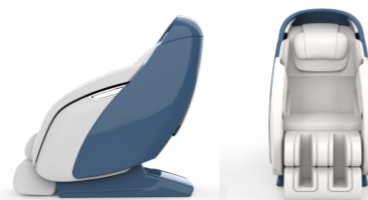

A105 豪华按摩椅 Massage Chair

Specification	
Voltage	A.C 100~110V/220~240V
Frequency	50/60Hz
N.M/G.W	117kg/136kg
Dim	1345x780x1402mm

- 高仿生揉捏推拿机芯
High Mimetic Kneading Massage Mechanism
- 超长SL导轨
Super Long SL Style Track
- 腰背热敷理疗
Heat Therapy Of Back And Waist
- 全身气囊包裹按摩
Full Body Airbag Hugged Massage
- 泰式拉筋活络
Thai Style Stretch And Rejuvenate
- 腿足护理保健
Leg And Foot Care Health Care
- 蓝牙音乐
Bluetooth Music

A110 豪华按摩椅 Massage Chair

Specification	
Voltage	A.C 100~110V/220~240V
Frequency	50/60Hz
N.M/G.W	145kg/165kg
Dim	1450x745x1230mm

- 升级4D温感机芯
4D Temperature Sensing Mechanism System
- 超长SL导轨
Super Long L Style Track
- 腰背热敷理疗
Heat Therapy Of Back And Waist
- 全身气囊包裹按摩
Full Body Airbag Hugged Massage
- 腿足护理保健
Leg And Foot Care Health Care System
- 模拟零重力太空舱
Simulated Zero-gravity Space Capsule System
- 音乐助眠系统
Music Sleeping System