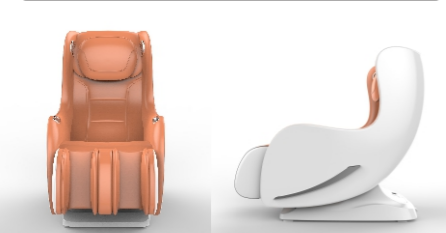

超长L导轨
Super Long L Style Track

腰背热敷理疗
Heat Therapy Of Back And Waist

腿部独特翻转收纳
Unique Footrest Turnover And Storage

美臀纤体塑形
Beautiful Hip Slimming

蓝牙音乐
Bluetooth Music

高仿生揉捏推拿机芯
High Mimetic Kneading Massage Mechanism