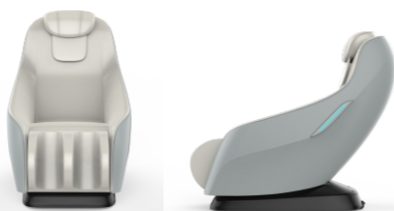

CM106

休闲按摩椅 Massage Chair

Specification

Voltage	A.C 100~110V/220~240V
Frequency	50/60Hz
N.M/G.W	30kg/40kg
Dim	1020x620x890mm

高仿生揉捏推拿机芯
High Mimetic Kneading Massage Mechanism

超长L导轨
Super Long L Style Track

腰背热敷理疗
Heat Therapy Of Back And Waist

蓝牙音乐
Bluetooth Music

美臀纤体塑形
Beautiful Hip Slimming