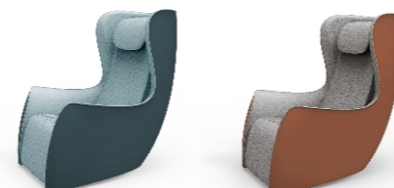

休闲按摩椅

A607

Specification

Voltage	A.C 100~110V/220~240V
Frequency	50/60Hz
N.M/G.W	29kg/36kg
Dim	965x680x980mm