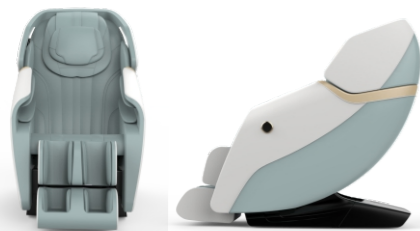

高仿生揉捏推拿机芯
High Mimetic Kneading Massage Mechanism

超长SL导轨
Super Long SL Style Track

腰背热敷理疗
Heat Therapy Of Back And Waist

全身气囊包裹按摩
Full Body Airbag Hugged Massage

泰式拉筋活络
Thai Style Stretch And Rejuvenate

腿足护理保健
Leg And Foot Care Health Care

蓝牙音乐
Bluetooth Music