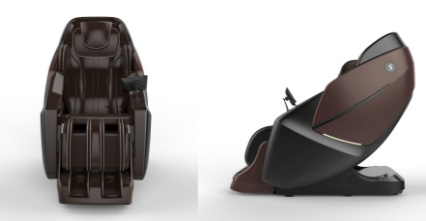

A221

智能按摩椅 Massage Chair

Specification

Voltage	A.C 100~110V/220~240V
Frequency	50/60Hz
N.M/G.W	110kg/113kg
Dim	1610x820x1265mm

升级高仿生3D按摩机芯
High Mimetic Kneading Massage Mechanism

超长SL导轨
Super Long SL Style Track

腰背热敷理疗
Heat Therapy Of Back And Waist

全身气囊包裹按摩
Full Body Airbag Hugged Massage

泰式拉筋活络
Thai Style Stretch And Rejuvenate

腿足护理保健
Leg And Foot Care Health Care

音乐助眠系统
Music Sleeping System

A223

智能按摩椅 Massage Chair

Specification

Voltage	A.C 100~110V/220~240V
Frequency	50/60Hz
N.M/G.W	110kg/133kg
Dim	1530x820x1315mm

升级高仿生3D按摩机芯
High Mimetic Kneading Massage Mechanism

超长SL导轨
Super Long SL Style Track

腰背热敷理疗
Heat Therapy Of Back And Waist

全身气囊包裹按摩
Full Body Airbag Hugged Massage

泰式拉筋活络
Thai Style Stretch And Rejuvenate

腿足护理保健
Leg And Foot Care Health Care

智能语音交互系统
AI Smart Voice Control System

蓝牙音乐
Bluetooth Music

升级高仿生3D按摩机芯
High Mimetic Kneading Massage Mechanism

超长SL导轨
Super Long SL Style Track

腰背热敷理疗
Heat Therapy Of Back And Waist

全身气囊包裹按摩
Full Body Airbag Hugged Massage

泰式拉筋活络
Thai Style Stretch And Rejuvenate

腿足护理保健
Leg And Foot Care Health Care

音乐助眠系统
Music Sleeping System

Massage Chair 智能按摩椅 A222

Specification

Voltage	A.C 100~110V/220~240V
Frequency	50/60Hz
N.M/G.W	110kg/113kg
Dim	1610x820x1265mm

升级高仿生3D按摩机芯
High Mimetic Kneading Massage Mechanism

超长SL导轨
Super Long SL Style Track

腰背热敷理疗
Heat Therapy Of Back And Waist

全身气囊包裹按摩
Full Body Airbag Hugged Massage

泰式拉筋活络
Thai Style Stretch And Rejuvenate

腿足护理保健
Leg And Foot Care Health Care

智能语音交互系统
AI Smart Voice Control System

蓝牙音乐
Bluetooth Music

Massage Chair 智能按摩椅 A225

Specification

Voltage	A.C 100~110V/220~240V
Frequency	50/60Hz
N.M/G.W	110kg/133kg
Dim	1530x820x1315mm