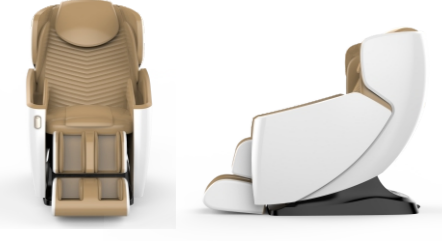

A330 高级按摩椅 Massage Chair

Specification

Voltage	A.C 100~110V/220~240V
Frequency	50/60Hz
N.M/G.W	85kg/94kg
Dim	1395x720x1085mm

- 高仿生揉捏推拿机芯
  High Mimetic Kneading Massage Mechanism
- 超长SL导轨
  Super Long SL Style Track
- 腰背热敷理疗
  Heat Therapy Of Back And Waist
- 全身气囊包裹按摩
  Full Body Airbag Hugged Massage
- 泰式拉筋活络
  Thai Style Stretch And Rejuvenate
- 腿足护理保健
  Leg And Foot Care Health Care
- 蓝牙音乐
  Bluetooth Music